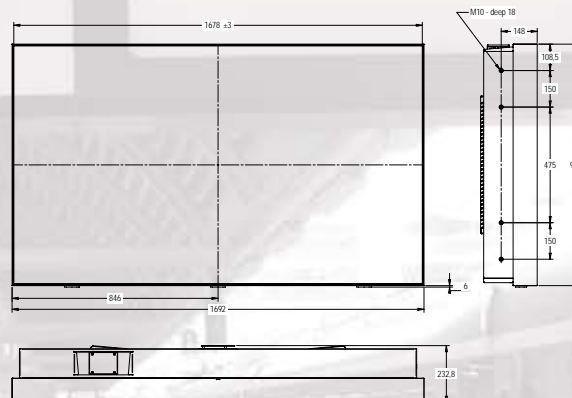

### technical specifications

Active area size (W x H)	65" (1428 x 804 mm)
Pixel pitch (mm)	0.744(H) x 0.744(V)
Panel resolution (pixels)	1920 x 1080
Supported video resolutions	Customizable up to 1920x1080 @ 60Hz
Luminance of white	400 cd/m2 (Typ)
Contrast ratio	TBD
Response time (gtg)	12 ms (Typ)
Colour Range	16.7 Million colours (max)
Viewing angle	170(H) 170 (V) typ. with CR ≥10
Video inputs	DVI-D; VGA; S-Video; CVBS
Remote diagnostic functionalities (via RS232)	Yes
Auto Brightness Control	Yes
Front glass type	Optically bonded laminated AR glass (removable)
Impact Damage protection	EN356-P3A (Glass) IK-8 (Housing)
IP Class	IP65
Operating temperature range	TBD
Storage Temperature	TBD
Certifications	TBD
RoHS	Yes
CCFL Life Time	60K hrs (Typ)
Input voltage	90 – 265 Vac
Power consumption	TBD
Weight	TBD Note: 4 fixing points side by side are available for wall/stand mounting
External dimensions (W x H x D)	1678 x 992 x 232 mm Notes: to guarantee a proper functionality, 10cm of clearance must be kept around the display
Portrait version	Please contact GDS for details
Available Accessories	IR Remote Control and VGA cable (included) Serial Cable and Ethernet Cable (not included)
Options	Custom Embedded PC's (Please contact GDS for details)
Customization	Please contact GDS for available options